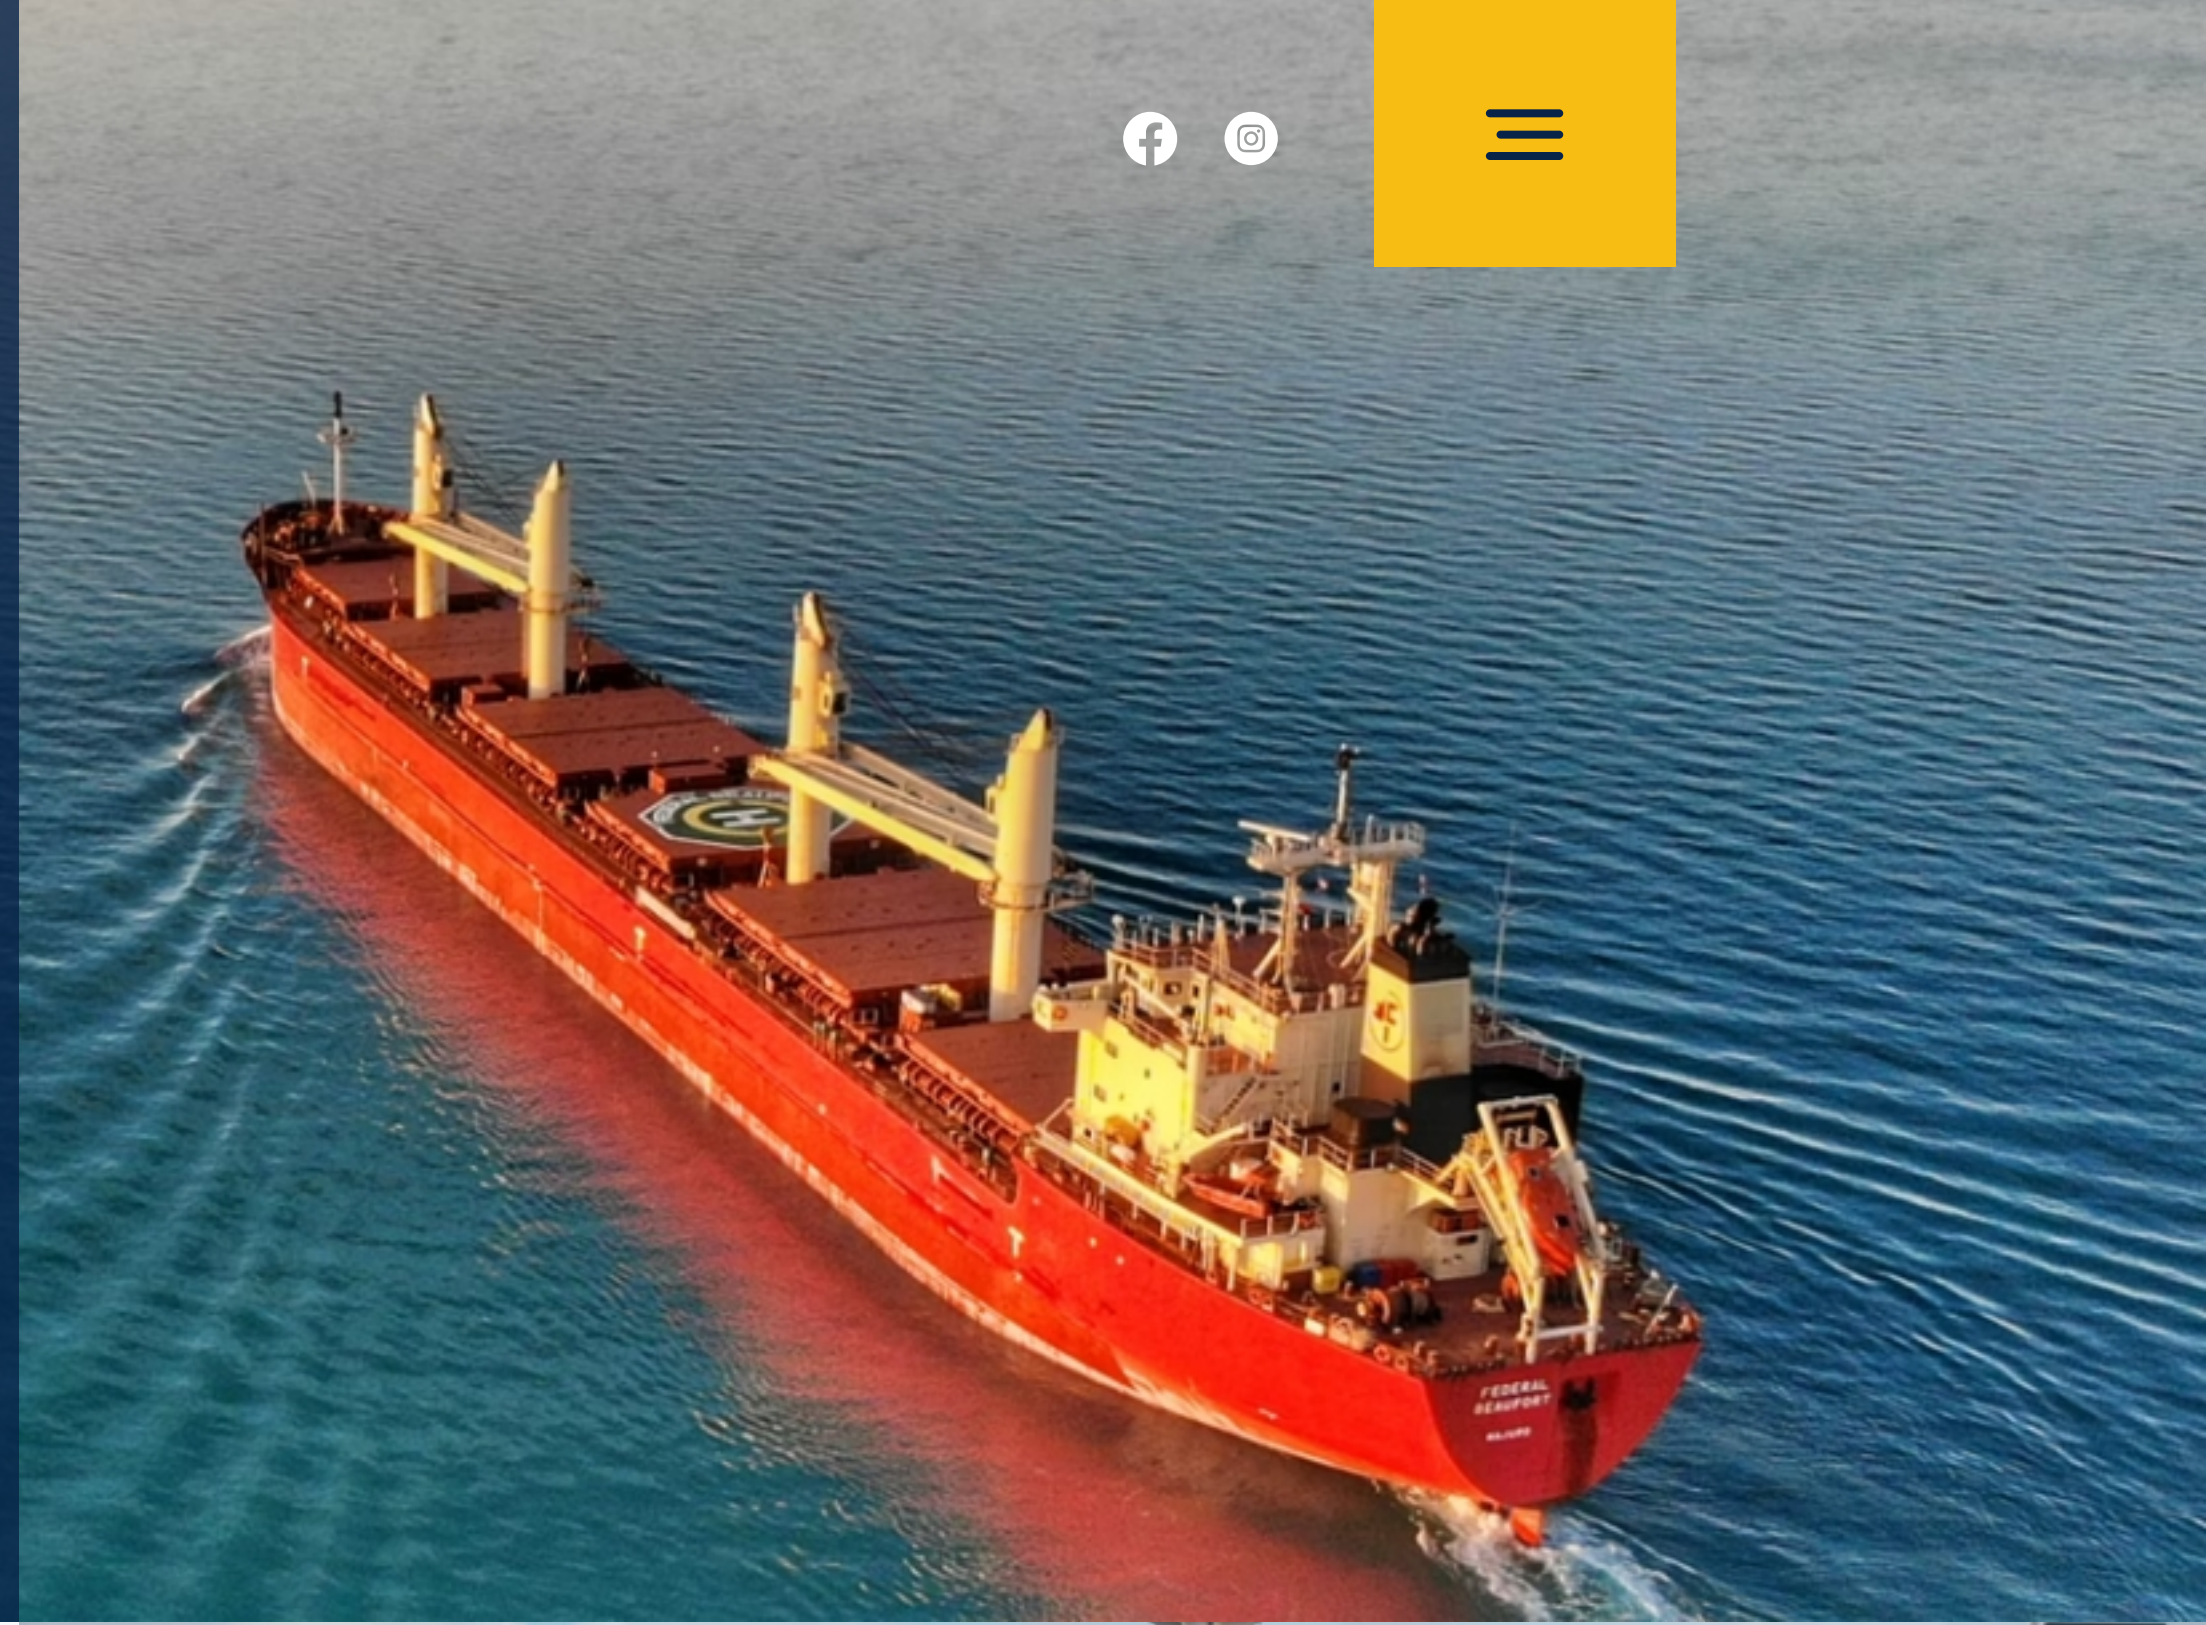

We create new era

we build next generation transportation

More than a partner to safely carrying commodities around the world

We specialize in the ownership of dry bulk vessels. As of February 10, 2022 our fleet consists of 33 dry bulk vessels (4 Newcastlemax, 11 Capesize, 5 Post-Panamax, 5 Kamsarmax and 8 Panamax).

WHO WE ARE

Our Fleet

We specialize in the ownership of dry bulk vessels. Our fleet consists of 33 dry bulk vessels, 4 Newcastlemax, 11 Capesize, 5 Post-Panamax, 5 Kamsarmax, 8 Panamax.

Panamax

Panamax

Panamax

MAERSK LINE

We are a global provider of shipping transportation services, owners of a modern, high quality fleet of dry bulk carriers.

ASK is a global provider of shipping transportation services.

We specialize in the ownership of dry bulk vessels. As of February 16, 2022 our fleet consists of 34 dry bulk vessels (4 Newcastlemax, 11 Capesize, 5 Post-Panamax, 6 Kamsarmax and 8 Panamax).