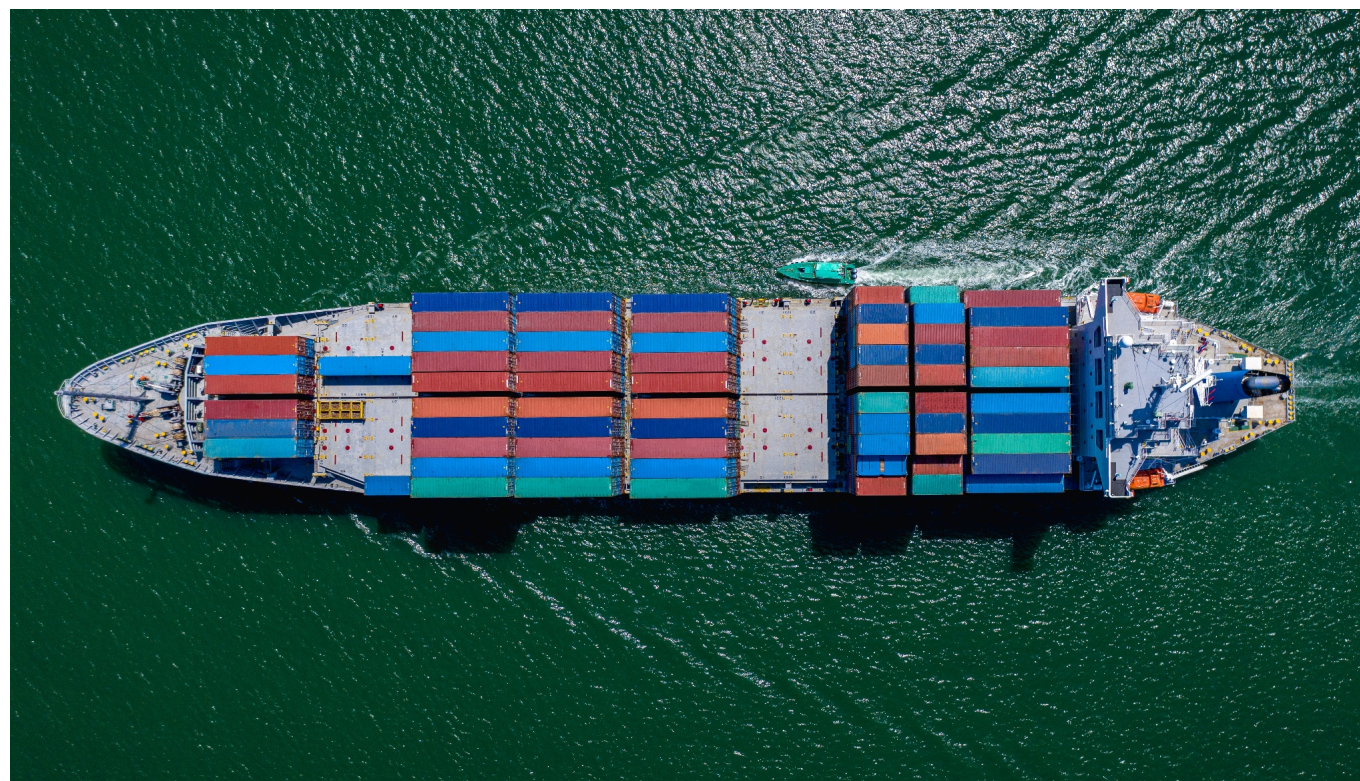

High quality fleet of dry bulk carriers.

ASK is a global provider of shipping transportation services

Cras faucibus enim ex, a vulputate nisl venenatis at. In efficitur augue odio, id porttitor turpis feugiat eu. Donec vel varius mauris. Lorem ipsum dolor sit amet, consectetur adipiscing elit. Etiam dapibus ac est id faucibus. Nulla blandit ligula justo, maximus pretium nibh condimentum ut. Aliquam et finibus metus. Vestibulum eget metus tempus, dignissim ex sit amet, aliquam justo.

Cras faucibus enim ex, a vulputate nisl venenatis at. In efficitur augue odio, id porttitor turpis feugiat eu. Donec vel varius mauris.

CONSECTETUR ADIPISCING ELIT.

Cras faucibus enim ex, a vulputate nisl venenatis at. In efficitur augue odio, id porttitor turpis feugiat eu. Donec vel varius mauris. Lorem ipsum dolor sit amet, consectetur adipiscing elit.